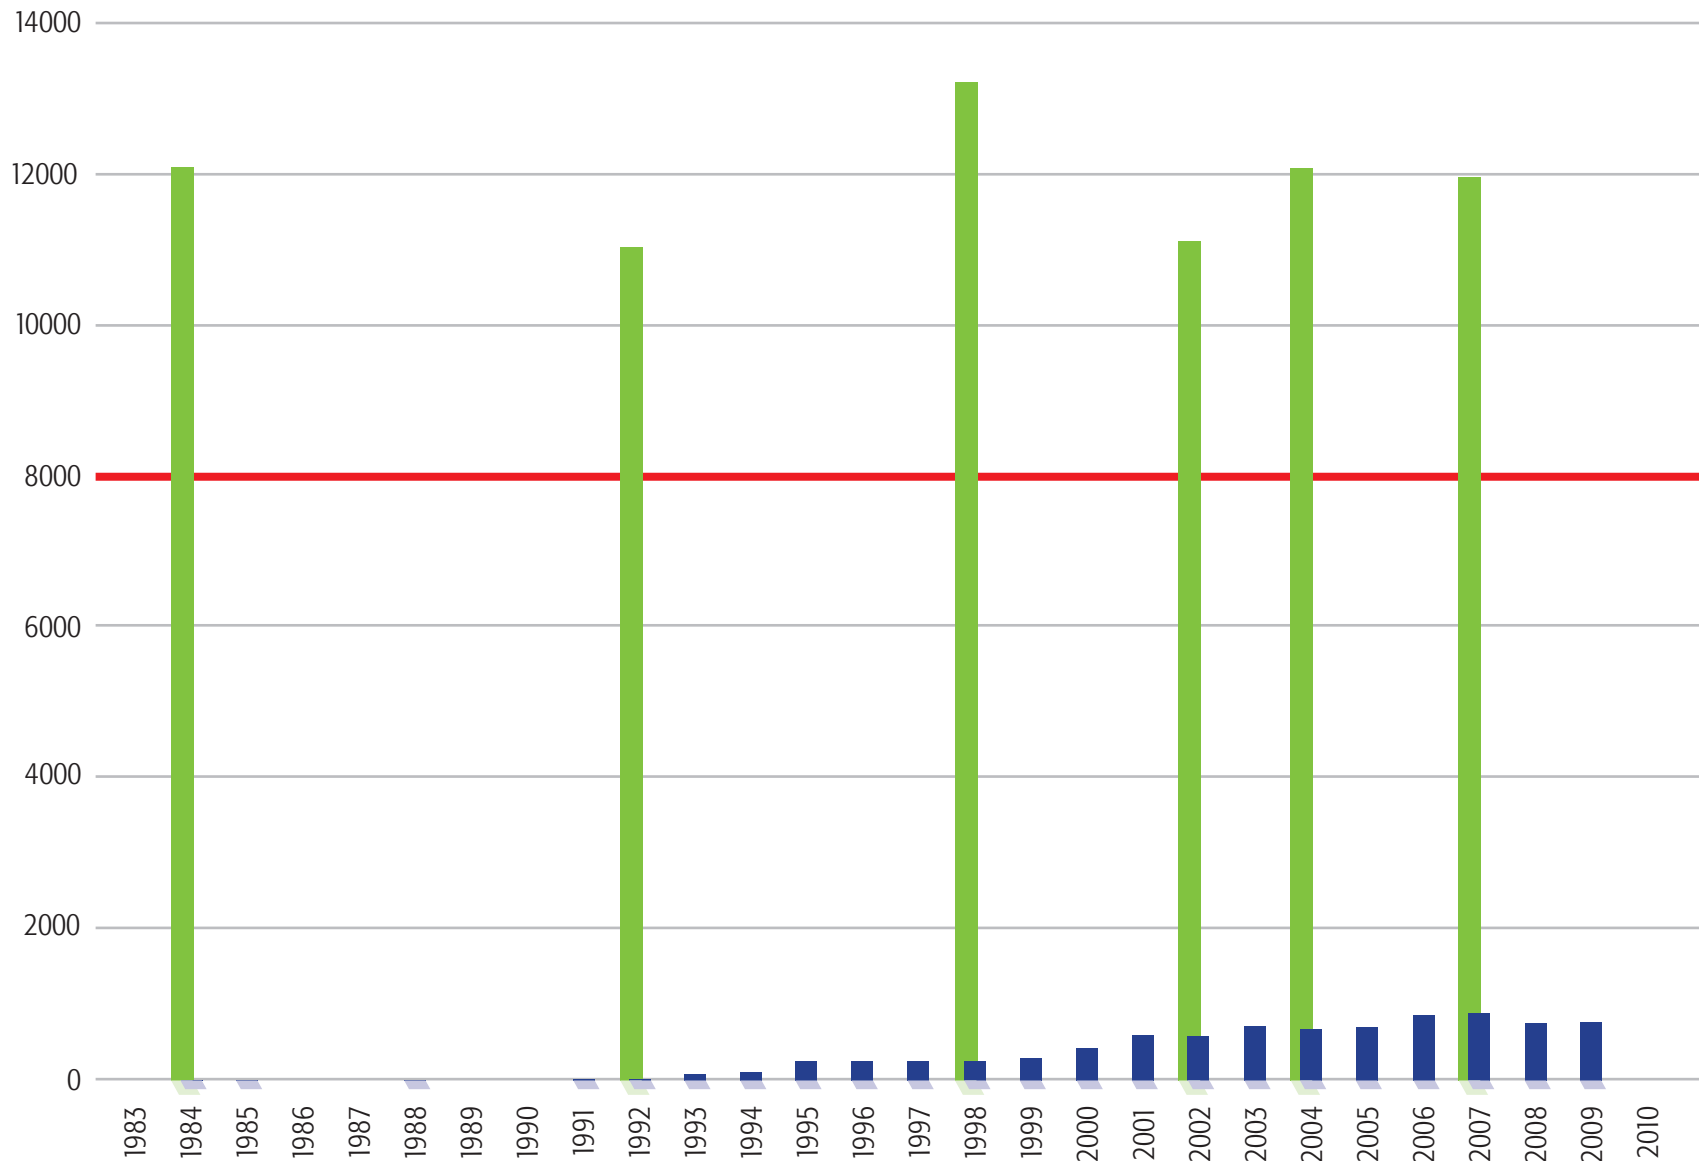

Waitati Inlet Biomass Estimate and Harvest 1983 - 2009, tonnes greenweight

■ Commercial Harvest ■ Total Biomass ■ Optimum Productivity Biomass Threshold